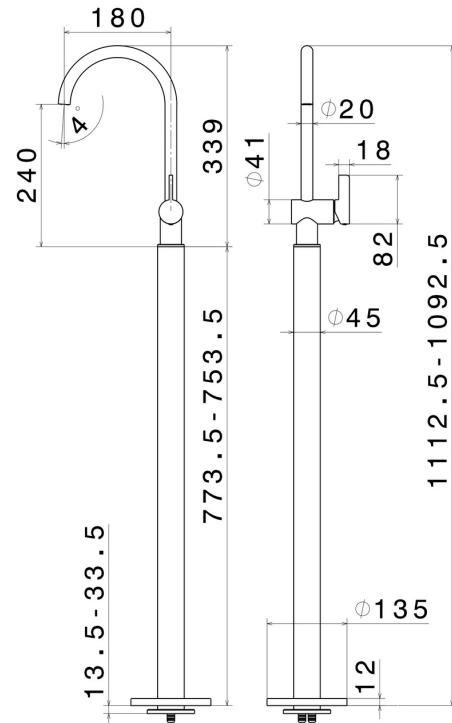

BLINK CHIC

71018E.47.083

Single lever basin mixer with floor pillar union - finish Groove Bronze

External part

Groove Bronze

FEATURES

Material	Brass
Technology	Save Water
Installation	Floor concealed part
Water mixing	Mechanical
Required for installation	<u>27819.00.000</u>

TECHNICAL DRAWING

 **AR Preview**
try it in your home

More Details
on our [website](#)

BLINK CHIC

71018E.47.083

Single lever basin mixer with floor pillar union - finish Groove Bronze

AVAILABLE FINISHES

47.083

Groove Bronze

01.093

finish Matt Black

21.018

finish Chrome

58.061

finish PVD Copper Bronze

58.063