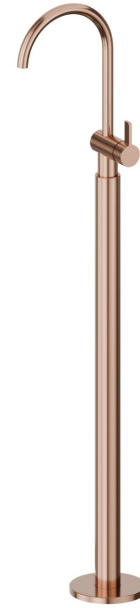

BLINK CHIC

71018E.58.061

Single lever basin mixer with floor pillar union - finish PVD Copper Bronze

External part

PVD Copper Bronze

FEATURES

Material	Brass
Technology	Save Water
Installation	Floor concealed part
Water mixing	Mechanical
Required for installation	<u>27819.00.000</u>

TECHNICAL DRAWING

BLINK CHIC

71018E.58.061

Single lever basin mixer with floor pillar union - finish PVD Copper Bronze

AVAILABLE FINISHES

58.061

PVD Copper Bronze

01.093

finish Matt Black

21.018

finish Chrome

47.083

finish Groove Bronze

58.063

finish PVD Gun Metal

59.098

finish PVD Brushed Pale Gold

61.020

finish PVD Glossy Gold