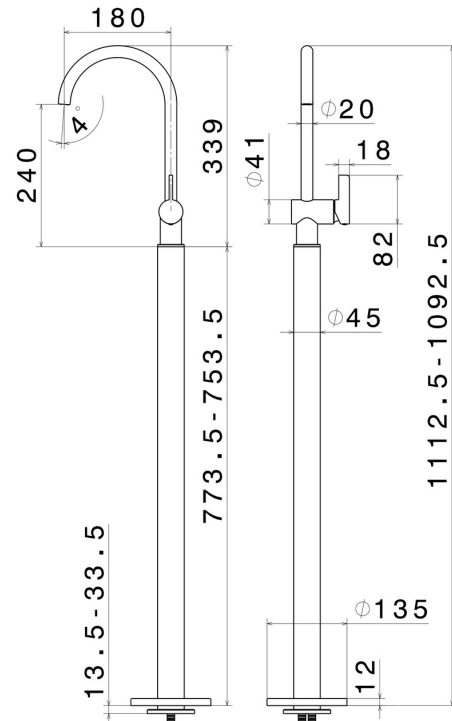

BLINK CHIC

71018E.58.061

Single lever basin mixer with floor pillar union - finish PVD Copper Bronze

External part

PVD Copper Bronze

FEATURES

Material	Brass
Technology	Save Water
Installation	Floor concealed part
Water mixing	Mechanical
Required for installation	<u>27819.00.000</u>

TECHNICAL DRAWING

BLINK CHIC

71018E.58.061

Single lever basin mixer with floor pillar union - finish PVD Copper Bronze

AVAILABLE FINISHES

58.061

PVD Copper Bronze

01.093