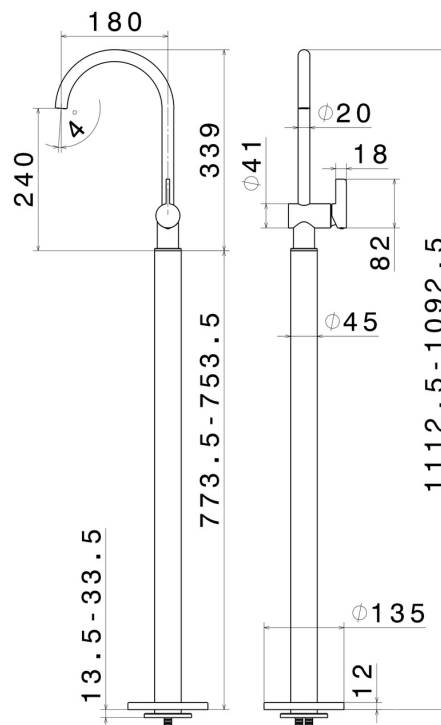

BLINK CHIC

71018E.58.063

Single lever basin mixer with floor pillar union - finish PVD Gun Metal

External part

FEATURES

Material	Brass
Technology	Save Water
Installation	Floor concealed part
Water mixing	Mechanical
Required for installation	<u>27819.00.000</u>

TECHNICAL DRAWING

 **AR Preview**
try it in your home

More Details
on our [website](#)

BLINK CHIC

71018E.58.063

Single lever basin mixer with floor pillar union - finish PVD Gun Metal

AVAILABLE FINISHES

58.063