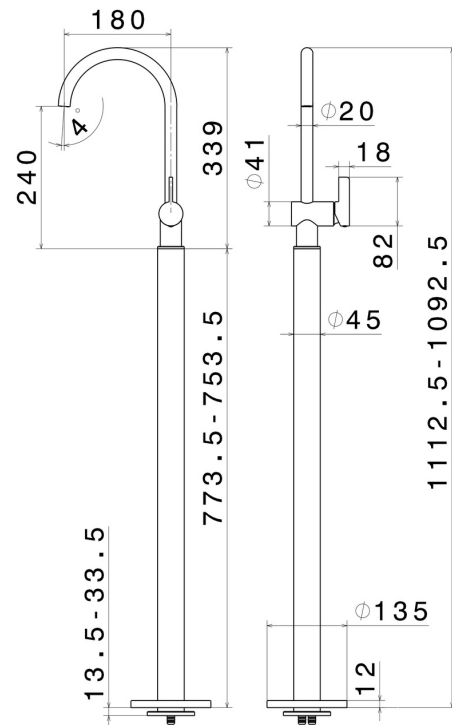

BLINK CHIC

71018E.59.098

Single lever basin mixer with floor pillar union - finish PVD Brushed Pale Gold

External part

PVD Brushed Pale Gold

FEATURES

Material	Brass
Technology	Save Water
Installation	Floor concealed part
Water mixing	Mechanical
Required for installation	<u>27819.00.000</u>

TECHNICAL DRAWING

BLINK CHIC

71018E.59.098

Single lever basin mixer with floor pillar union - finish PVD Brushed Pale Gold

AVAILABLE FINISHES

59.098

PVD Brushed Pale Gold

01.093