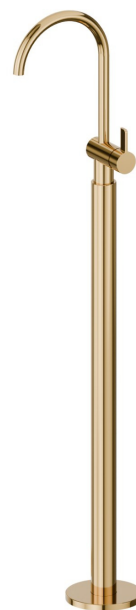

BLINK CHIC

71018E.61.020

Single lever basin mixer with floor pillar union - finish PVD Glossy Gold

External part

FEATURES

Material	Brass
Technology	Save Water
Installation	Floor concealed part
Water mixing	Mechanical
Required for installation	<u>27819.00.000</u>

TECHNICAL DRAWING

 **AR Preview**
try it in your home

More Details
on our [website](#)

BLINK CHIC

71018E.61.020

Single lever basin mixer with floor pillar union - finish PVD Glossy Gold

AVAILABLE FINISHES

61.020

PVD Glossy Gold

01.093

finish Matt Black

21.018

finish Chrome

47.083

finish Groove Bronze

58.061

finish PVD Copper Bronze

58.063

finish PVD Gun Metal

59.098

finish PVD Brushed Pale Gold

AR Preview
try it in your home

More Details
on our [website](#)