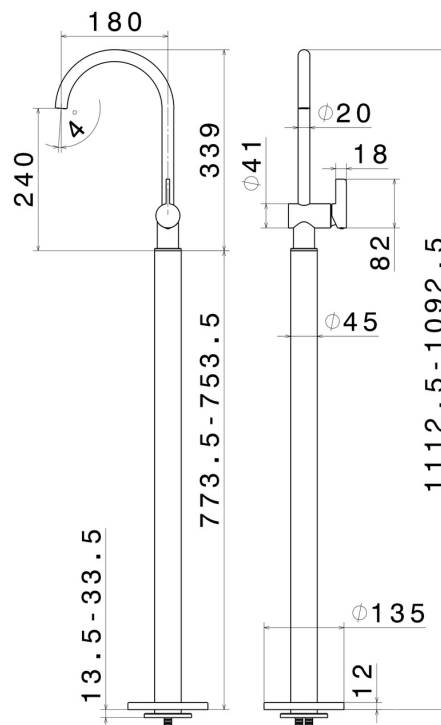

BLINK CHIC

71018E.61.020

Single lever basin mixer with floor pillar union - finish PVD Glossy Gold

External part

FEATURES

Material	Brass
Technology	Save Water
Installation	Floor concealed part
Water mixing	Mechanical
Required for installation	<u>27819.00.000</u>

TECHNICAL DRAWING

 **AR Preview**
try it in your home

More Details
on our [website](#)

BLINK CHIC

71018E.61.020

Single lever basin mixer with floor pillar union - finish PVD Glossy Gold

AVAILABLE FINISHES

61.020