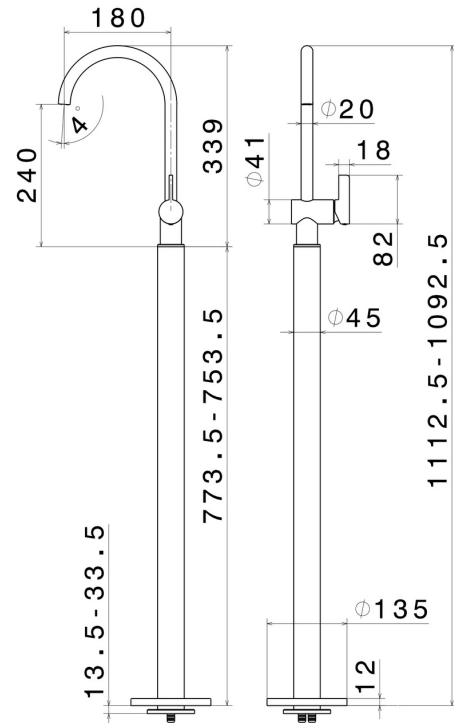

TECHNICAL DRAWING

AR Preview
try it in your home

More Details
on our [website](#)