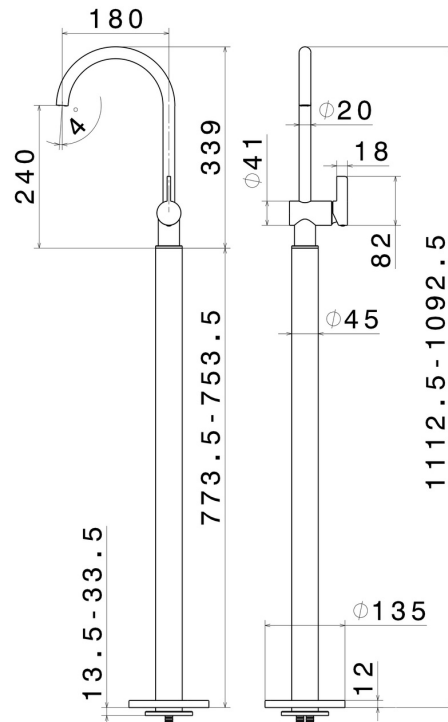

BLINK CHIC

71118E.21.018

Single lever basin mixer with floor pillar union - finish Chrome

Luxury. External part

FEATURES

Material	Brass
Technology	Save Water
Installation	Floor concealed part
Water mixing	Mechanical
Required for installation	<u>27819.00.000</u>

TECHNICAL DRAWING

BLINK CHIC

71118E.21.018

Single lever basin mixer with floor pillar union - finish Chrome

AVAILABLE FINISHES

21.018

Chrome

01.093