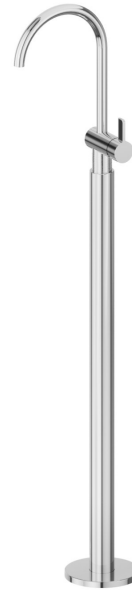

BLINK CHIC

71118E.21.018

Single lever basin mixer with floor pillar union - finish Chrome

Luxury. External part

FEATURES

Material	Brass
Technology	Save Water
Installation	Floor concealed part
Water mixing	Mechanical
Required for installation	<u>27819.00.000</u>

TECHNICAL DRAWING

BLINK CHIC

71118E.21.018

Single lever basin mixer with floor pillar union - finish Chrome

AVAILABLE FINISHES

21.018

Chrome

01.093

finish Matt Black

47.083

finish Groove Bronze

58.061

finish PVD Copper Bronze

58.063

finish PVD Gun Metal

59.098

finish PVD Brushed Pale Gold

61.020

finish PVD Glossy Gold