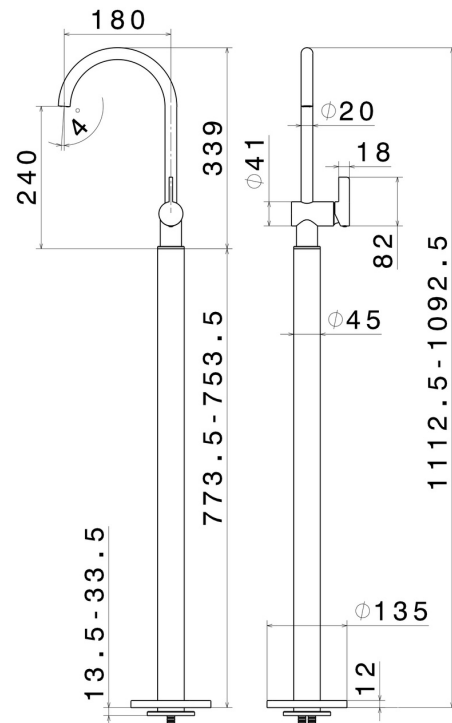

# BLINK CHIC

**71118E.47.083**

Single lever basin mixer with floor pillar union - finish Groove Bronze

Luxury. External part

Groove Bronze

## FEATURES

Material	<b>Brass</b>
Technology	<b>Save Water</b>
Installation	<b>Floor concealed part</b>
Water mixing	<b>Mechanical</b>
Required for installation	<b><u>27819.00.000</u></b>

## TECHNICAL DRAWING

**BLINK CHIC**

**71118E.47.083**

Single lever basin mixer with floor pillar union - finish Groove Bronze

**AVAILABLE FINISHES**

---

**47.083**

Groove Bronze