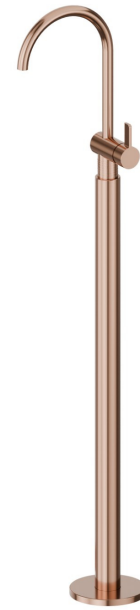

# BLINK CHIC

**71118E.58.061**

Single lever basin mixer with floor pillar union - finish PVD Copper Bronze

Luxury. External part

PVD Copper Bronze

## TECHNICAL DRAWING

**BLINK CHIC**

**71118E.58.061**

Single lever basin mixer with floor pillar union - finish PVD Copper Bronze

**AVAILABLE FINISHES**

---

**58.061**

PVD Copper Bronze

**01.093**

finish Matt Black

**21.018**

finish Chrome

**47.083**

finish Groove Bronze

**58.063**

finish PVD Gun Metal

**59.098**

finish PVD Brushed Pale Gold

**61.020**

finish PVD Glossy Gold