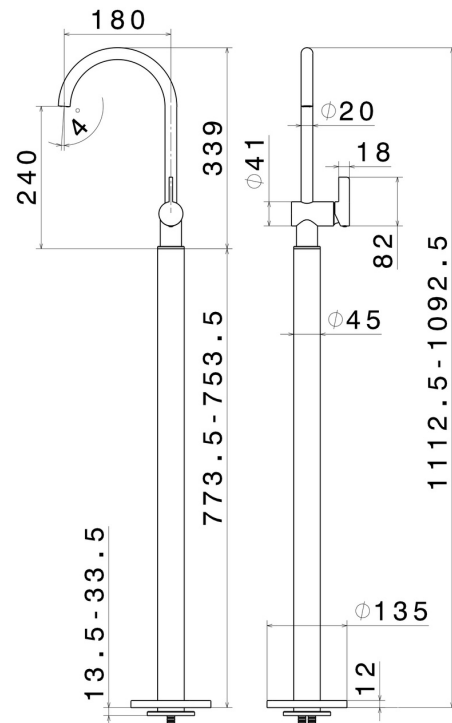

# BLINK CHIC

**71118E.58.061**

Single lever basin mixer with floor pillar union - finish PVD Copper Bronze

Luxury. External part

PVD Copper Bronze

## FEATURES

Material	<b>Brass</b>
Technology	<b>Save Water</b>
Installation	<b>Floor concealed part</b>
Water mixing	<b>Mechanical</b>
Required for installation	<b><u>27819.00.000</u></b>

## TECHNICAL DRAWING

**BLINK CHIC**

**71118E.58.061**

Single lever basin mixer with floor pillar union - finish PVD Copper Bronze

**AVAILABLE FINISHES**

---

**58.061**

PVD Copper Bronze