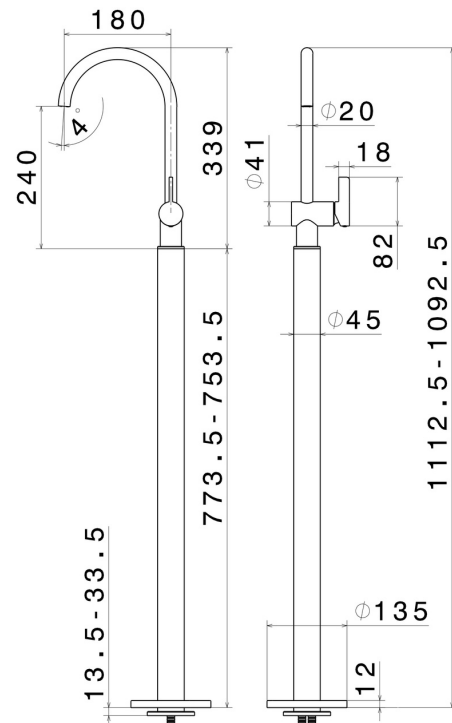

BLINK CHIC

71118E.58.063

Single lever basin mixer with floor pillar union - finish PVD Gun Metal

Luxury. External part

FEATURES

Material	Brass
Technology	Save Water
Installation	Floor concealed part
Water mixing	Mechanical
Required for installation	<u>27819.00.000</u>

TECHNICAL DRAWING

BLINK CHIC

71118E.58.063

Single lever basin mixer with floor pillar union - finish PVD Gun Metal

AVAILABLE FINISHES

58.063

PVD Gun Metal

01.093