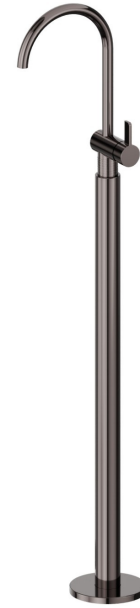

BLINK CHIC

71118E.58.063

Single lever basin mixer with floor pillar union - finish PVD Gun Metal

Luxury. External part

FEATURES

Material	Brass
Technology	Save Water
Installation	Floor concealed part
Water mixing	Mechanical
Required for installation	<u>27819.00.000</u>

TECHNICAL DRAWING

BLINK CHIC

71118E.58.063

Single lever basin mixer with floor pillar union - finish PVD Gun Metal

AVAILABLE FINISHES

58.063

PVD Gun Metal

01.093

finish Matt Black

21.018

finish Chrome

47.083

finish Groove Bronze

58.061

finish PVD Copper Bronze

59.098

finish PVD Brushed Pale Gold

61.020

finish PVD Glossy Gold