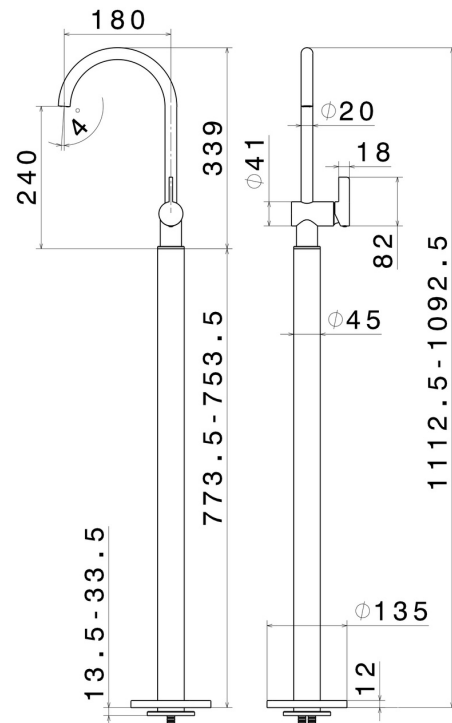

BLINK CHIC

71118E.59.098

Single lever basin mixer with floor pillar union - finish PVD Brushed Pale Gold

Luxury. External part

PVD Brushed Pale Gold

FEATURES

Material	Brass
Technology	Save Water
Installation	Floor concealed part
Water mixing	Mechanical
Required for installation	<u>27819.00.000</u>

TECHNICAL DRAWING

BLINK CHIC

71118E.59.098

Single lever basin mixer with floor pillar union - finish PVD Brushed Pale Gold

AVAILABLE FINISHES

59.098

PVD Brushed Pale Gold

01.093

finish Matt Black

21.018

finish Chrome

47.083

finish Groove Bronze

58.061

finish PVD Copper Bronze

58.063