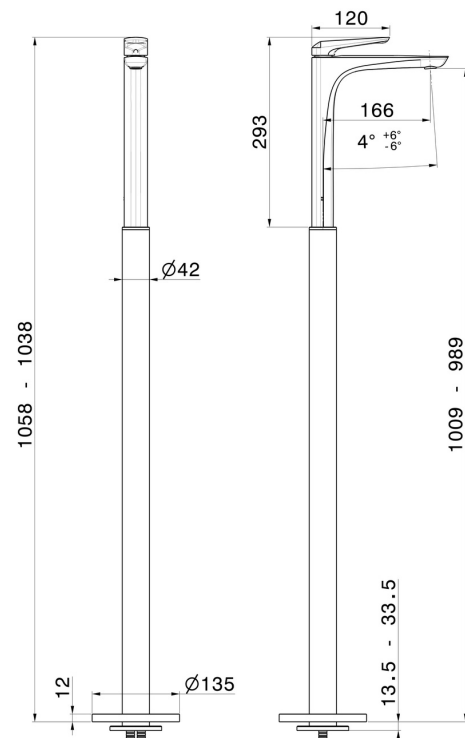

# DELTA ZERO

**72218E.01.014**

Single lever basin mixer with floor pillar union - finish Matt White

External part

## FEATURES

Material	<b>Brass</b>
Technology	<b>Save Water</b>
Installation	<b>Floor concealed part</b>
Control type	<b>Single lever</b>
Water mixing	<b>Mechanical</b>
Required for installation	<b><u>27819.00.000</u></b>

## TECHNICAL DRAWING

**DELTA ZERO**

**72218E.01.014**

Single lever basin mixer with floor pillar union - finish Matt White

**AVAILABLE FINISHES**

---

**01.014**

Matt White