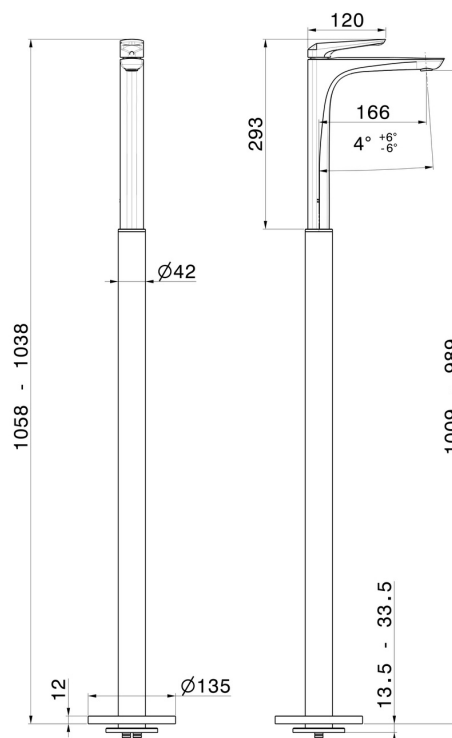

# DELTA ZERO

**72218E.01.093**

Single lever basin mixer with floor pillar union - finish Matt Black

External part

SAVE WATER

Matt Black

## FEATURES

Material	<b>Brass</b>
Technology	<b>Save Water</b>
Installation	<b>Floor concealed part</b>
Control type	<b>Single lever</b>
Water mixing	<b>Mechanical</b>
Required for installation	<b><u>27819.00.000</u></b>

## TECHNICAL DRAWING

 **AR Preview**  
try it in your home

More Details  
on our [website](#)

**DELTA ZERO**

**72218E.01.093**

Single lever basin mixer with floor pillar union - finish Matt Black

**AVAILABLE FINISHES**