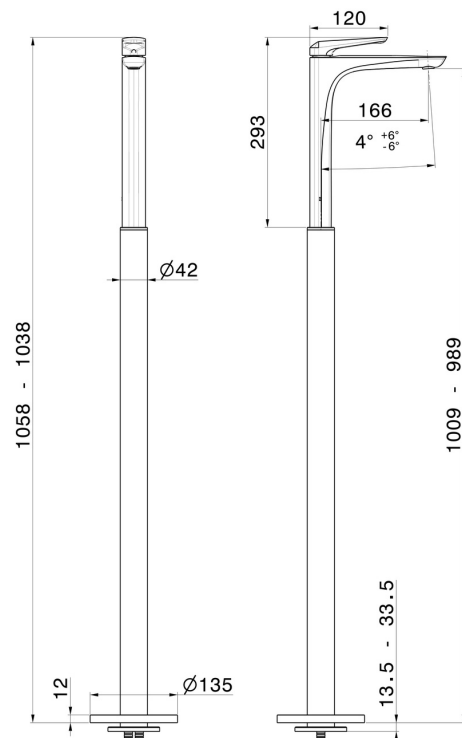

DELTA ZERO

72218E.21.018

Single lever basin mixer with floor pillar union - finish Chrome

External part

FEATURES

Material	Brass
Technology	Save Water
Installation	Floor concealed part
Control type	Single lever
Water mixing	Mechanical
Required for installation	<u>27819.00.000</u>

TECHNICAL DRAWING

DELTA ZERO

72218E.21.018

Single lever basin mixer with floor pillar union - finish Chrome

AVAILABLE FINISHES

21.018

Chrome

01.014