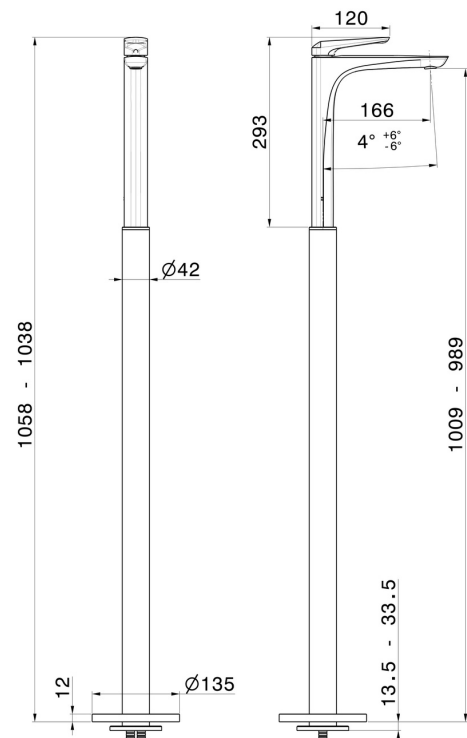

DELTA ZERO

72218E.58.061

Single lever basin mixer with floor pillar union - finish PVD Copper Bronze

External part

PVD Copper Bronze

FEATURES

Material	Brass
Technology	Save Water
Installation	Floor concealed part
Control type	Single lever
Water mixing	Mechanical
Required for installation	<u>27819.00.000</u>

TECHNICAL DRAWING

DELTA ZERO

72218E.58.061

Single lever basin mixer with floor pillar union - finish PVD Copper Bronze

AVAILABLE FINISHES

58.061

PVD Copper Bronze

01.014