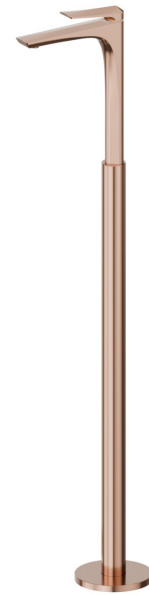

DELTA ZERO

72218E.58.061

Single lever basin mixer with floor pillar union - finish PVD Copper Bronze

External part

PVD Copper Bronze

FEATURES

Material	Brass
Technology	Save Water
Installation	Floor concealed part
Control type	Single lever
Water mixing	Mechanical
Required for installation	<u>27819.00.000</u>

TECHNICAL DRAWING

DELTA ZERO

72218E.58.061

Single lever basin mixer with floor pillar union - finish PVD Copper Bronze

AVAILABLE FINISHES

58.061

PVD Copper Bronze

01.014

finish Matt White

01.093

finish Matt Black

21.018

finish Chrome

58.063

finish PVD Gun Metal

59.064

finish PVD Brushed Gun Metal

59.067

finish PVD Brushed Copper Bronze

59.097

finish PVD Brushed Gold

61.020

finish PVD Glossy Gold