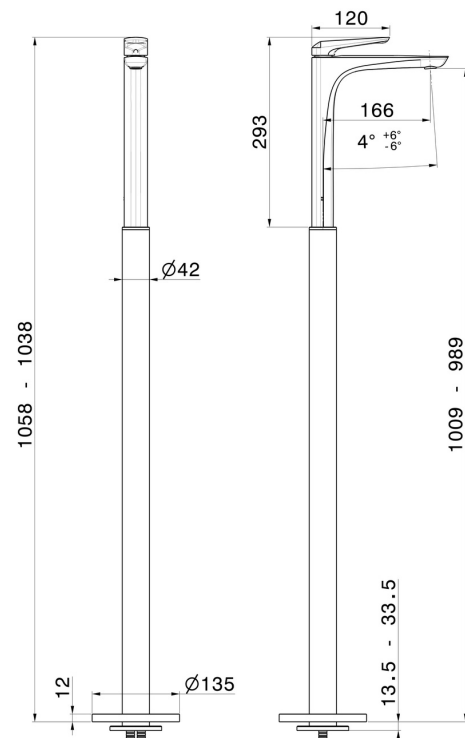

DELTA ZERO

72218E.58.063

Single lever basin mixer with floor pillar union - finish PVD Gun Metal

External part

FEATURES

Material	Brass
Technology	Save Water
Installation	Floor concealed part
Control type	Single lever
Water mixing	Mechanical
Required for installation	<u>27819.00.000</u>

TECHNICAL DRAWING

DELTA ZERO

72218E.58.063

Single lever basin mixer with floor pillar union - finish PVD Gun Metal

AVAILABLE FINISHES

58.063

PVD Gun Metal

01.014