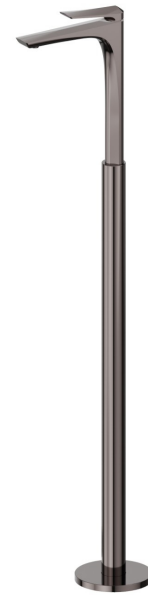

DELTA ZERO

72218E.58.063

Single lever basin mixer with floor pillar union - finish PVD Gun Metal

External part

FEATURES

Material	Brass
Technology	Save Water
Installation	Floor concealed part
Control type	Single lever
Water mixing	Mechanical
Required for installation	<u>27819.00.000</u>

TECHNICAL DRAWING

DELTA ZERO

72218E.58.063

Single lever basin mixer with floor pillar union - finish PVD Gun Metal

AVAILABLE FINISHES

58.063

PVD Gun Metal

01.014

finish Matt White

01.093

finish Matt Black

21.018

finish Chrome

58.061

finish PVD Copper Bronze

59.064

finish PVD Brushed Gun Metal

59.067

finish PVD Brushed Copper Bronze

59.097

finish PVD Brushed Gold

61.020

finish PVD Glossy Gold