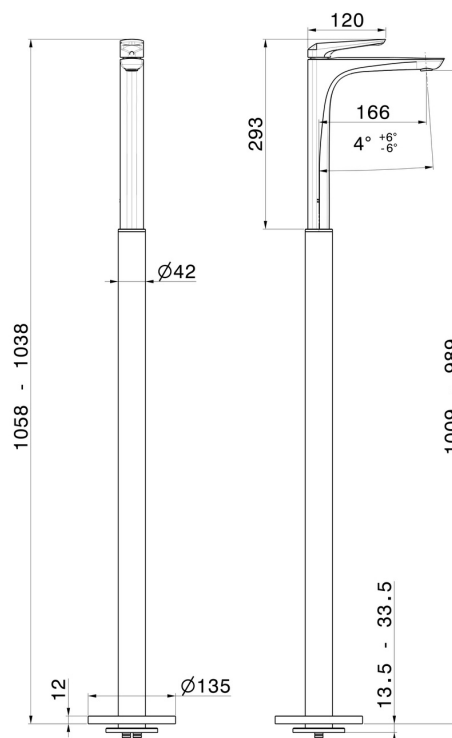

# DELTA ZERO

**72218E.59.064**

Single lever basin mixer with floor pillar union - finish PVD Brushed Gun Metal

External part

SAVE WATER

PVD Brushed Gun Metal

## FEATURES

Material	<b>Brass</b>
Technology	<b>Save Water</b>
Installation	<b>Floor concealed part</b>
Control type	<b>Single lever</b>
Water mixing	<b>Mechanical</b>
Required for installation	<b><u>27819.00.000</u></b>

## TECHNICAL DRAWING

**DELTA ZERO**

**72218E.59.064**

Single lever basin mixer with floor pillar union - finish PVD Brushed Gun Metal

**AVAILABLE FINISHES**

---

**59.064**

PVD Brushed Gun Metal