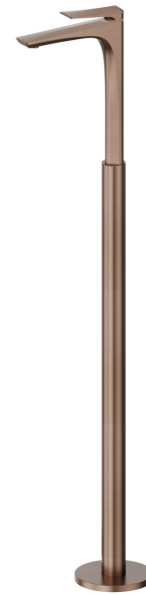

DELTA ZERO

72218E.59.067

Single lever basin mixer with floor pillar union - finish PVD
Brushed Copper Bronze

External part

PVD Brushed Copper Bronze

FEATURES

Material	Brass
Technology	Save Water
Installation	Floor concealed part
Control type	Single lever
Water mixing	Mechanical
Required for installation	<u>27819.00.000</u>

TECHNICAL DRAWING

DELTA ZERO

72218E.59.067

Single lever basin mixer with floor pillar union - finish PVD Brushed Copper Bronze

AVAILABLE FINISHES

59.067

PVD Brushed Copper Bronze

01.014

finish Matt White

01.093

finish Matt Black

21.018

finish Chrome

58.061

finish PVD Copper Bronze

58.063

finish PVD Gun Metal

59.064

finish PVD Brushed Gun Metal

59.097

finish PVD Brushed Gold

61.020

finish PVD Glossy Gold