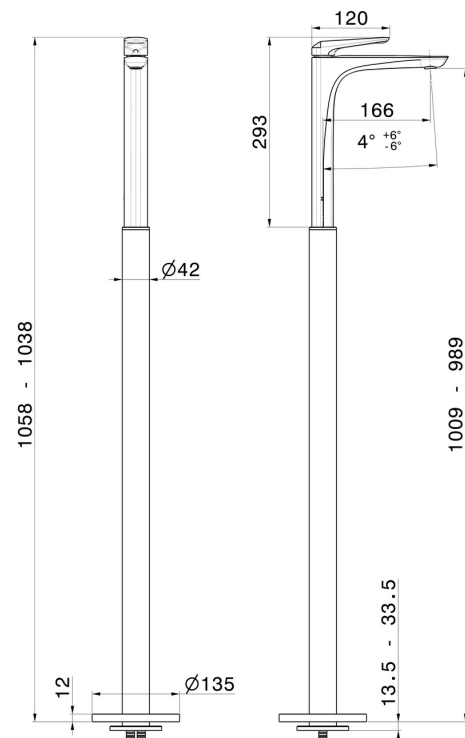

DELTA ZERO

72218E.59.067

Single lever basin mixer with floor pillar union - finish PVD
Brushed Copper Bronze

External part

PVD Brushed Copper Bronze

FEATURES

Material	Brass
Technology	Save Water
Installation	Floor concealed part
Control type	Single lever
Water mixing	Mechanical
Required for installation	<u>27819.00.000</u>

TECHNICAL DRAWING

DELTA ZERO

72218E.59.067

Single lever basin mixer with floor pillar union - finish PVD Brushed Copper Bronze

AVAILABLE FINISHES

59.067

PVD Brushed Copper Bronze

01.014