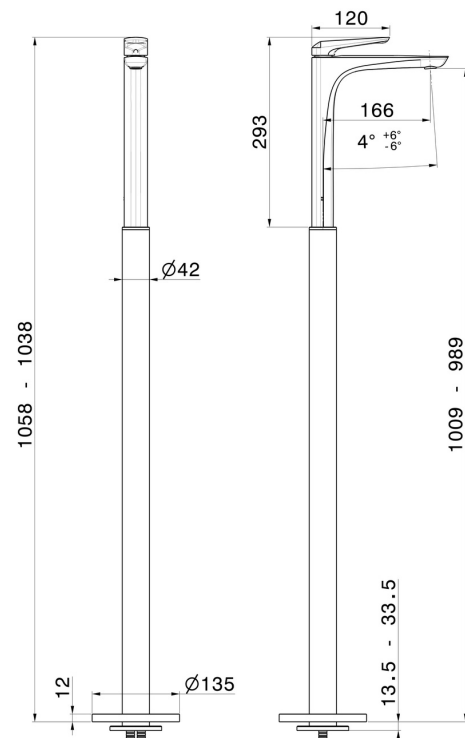

# DELTA ZERO

**72218E.59.097**

Single lever basin mixer with floor pillar union - finish PVD Brushed Gold

External part

## FEATURES

Material	<b>Brass</b>
Technology	<b>Save Water</b>
Installation	<b>Floor concealed part</b>
Control type	<b>Single lever</b>
Water mixing	<b>Mechanical</b>
Required for installation	<b><u>27819.00.000</u></b>

## TECHNICAL DRAWING

**DELTA ZERO**

**72218E.59.097**

Single lever basin mixer with floor pillar union - finish PVD Brushed Gold

**AVAILABLE FINISHES**

---

**59.097**

PVD Brushed Gold