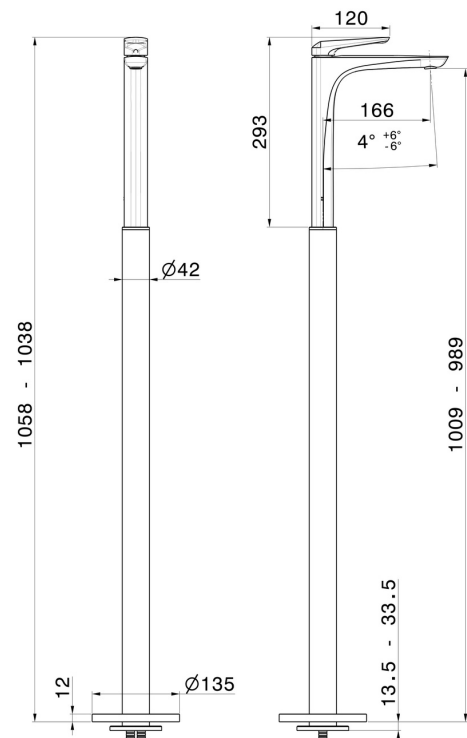

DELTA ZERO

72218E.61.020

Single lever basin mixer with floor pillar union - finish PVD Glossy Gold

External part

PVD Glossy Gold

FEATURES

Material	Brass
Technology	Save Water
Installation	Floor concealed part
Control type	Single lever
Water mixing	Mechanical
Required for installation	<u>27819.00.000</u>

TECHNICAL DRAWING

AR Preview
try it in your home

More Details
on our [website](#)

DELTA ZERO

72218E.61.020

Single lever basin mixer with floor pillar union - finish PVD Glossy Gold

AVAILABLE FINISHES

61.020