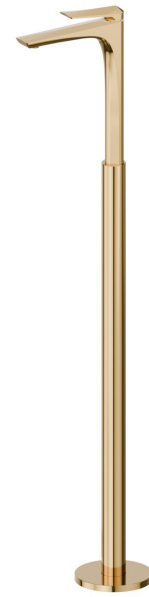

DELTA ZERO

72218E.61.020

Single lever basin mixer with floor pillar union - finish PVD Glossy Gold

External part

PVD Glossy Gold

FEATURES

Material	Brass
Technology	Save Water
Installation	Floor concealed part
Control type	Single lever
Water mixing	Mechanical
Required for installation	<u>27819.00.000</u>

TECHNICAL DRAWING

AR Preview
try it in your home

More Details
on our [website](#)

DELTA ZERO

72218E.61.020

Single lever basin mixer with floor pillar union - finish PVD Glossy Gold

AVAILABLE FINISHES

61.020

PVD Glossy Gold

01.014

finish Matt White

01.093

finish Matt Black

21.018

finish Chrome

58.061

finish PVD Copper Bronze

58.063

finish PVD Gun Metal

59.064

finish PVD Brushed Gun Metal

59.067

finish PVD Brushed Copper Bronze

59.097