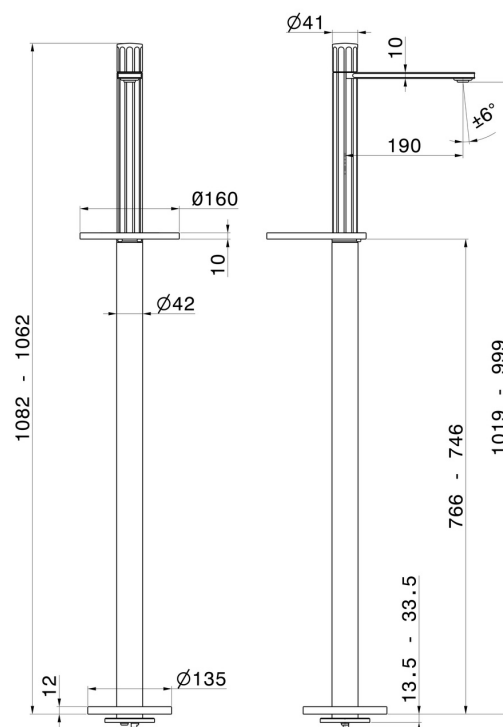

# IONIKA

**72818E.01.014**

Single lever basin mixer with floor pillar union - finish Matt White

External part

## FEATURES

Material	<b>Brass</b>
Technology	<b>Energy Saving - Save Water</b>
Installation	<b>Floor concealed part</b>
Control type	<b>Single lever</b>
Water mixing	<b>Mechanical</b>
Required for installation	<b><u>27819.00.000</u></b>

## TECHNICAL DRAWING

**IONIKA**

**72818E.01.014**

Single lever basin mixer with floor pillar union - finish Matt White

**AVAILABLE FINISHES**

---

**01.014**

Matt White