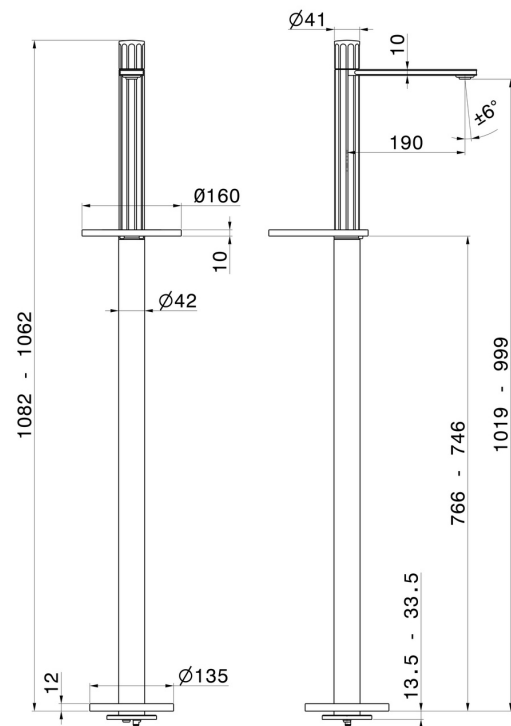

IONIKA

72818E.01.093

Single lever basin mixer with floor pillar union - finish Matt Black

External part

FEATURES

Material	Brass
Technology	Energy Saving - Save Water
Installation	Floor concealed part
Control type	Single lever
Water mixing	Mechanical
Required for installation	<u>27819.00.000</u>

TECHNICAL DRAWING

IONIKA

72818E.01.093

Single lever basin mixer with floor pillar union - finish Matt Black

AVAILABLE FINISHES

01.093

Matt Black

01.014