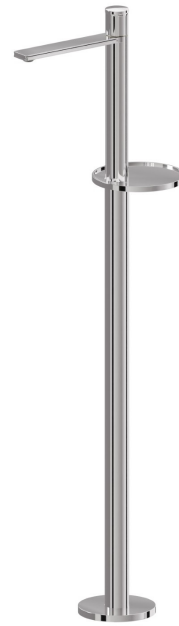

# IONIKA

**72818E.21.018**

Single lever basin mixer with floor pillar union - finish Chrome

External part

## FEATURES

Material	<b>Brass</b>
Technology	<b>Energy Saving - Save Water</b>
Installation	<b>Floor concealed part</b>
Control type	<b>Single lever</b>
Water mixing	<b>Mechanical</b>
Required for installation	<b><u>27819.00.000</u></b>

## TECHNICAL DRAWING

**IONIKA**

**72818E.21.018**

Single lever basin mixer with floor pillar union - finish Chrome

**AVAILABLE FINISHES**

---

**21.018**

Chrome

**59.067**

finish PVD Brushed Copper Bronze

**59.098**

finish PVD Brushed Pale Gold

**61.020**

finish PVD Glossy Gold