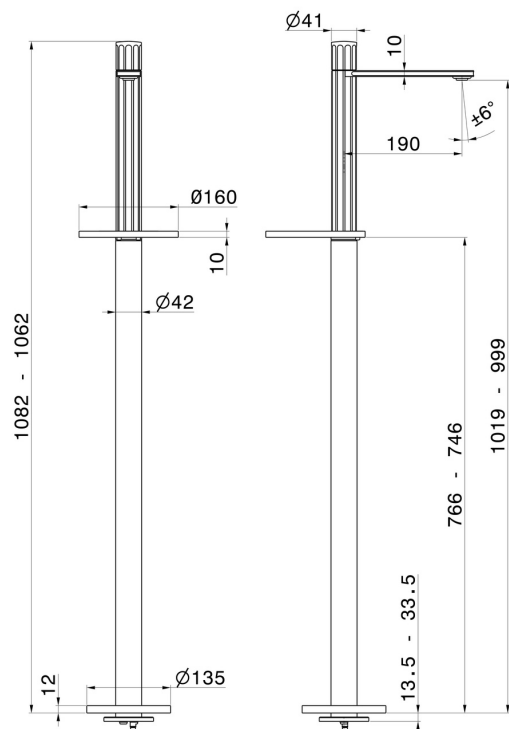

# IONIKA

**72818E.21.018**

Single lever basin mixer with floor pillar union - finish Chrome

External part

## FEATURES

Material	<b>Brass</b>
Technology	<b>Energy Saving - Save Water</b>
Installation	<b>Floor concealed part</b>
Control type	<b>Single lever</b>
Water mixing	<b>Mechanical</b>
Required for installation	<b><u>27819.00.000</u></b>

## TECHNICAL DRAWING

**IONIKA**

**72818E.21.018**

Single lever basin mixer with floor pillar union - finish Chrome

**AVAILABLE FINISHES**

---

**21.018**

Chrome