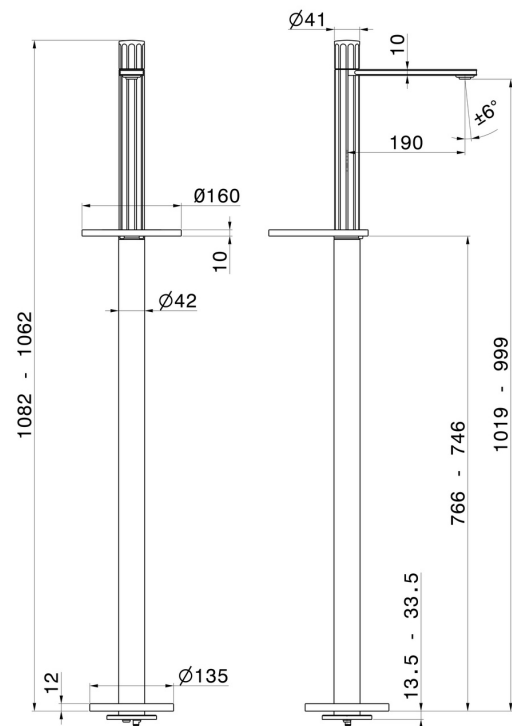

IONIKA

72818E.59.066

Single lever basin mixer with floor pillar union - finish PVD
Brushed steel

External part

PVD Brushed steel

FEATURES

Material	Brass
Technology	Energy Saving - Save Water
Installation	Floor concealed part
Control type	Single lever
Water mixing	Mechanical
Required for installation	<u>27819.00.000</u>

TECHNICAL DRAWING

IONIKA

72818E.59.066

Single lever basin mixer with floor pillar union - finish PVD Brushed steel

AVAILABLE FINISHES

59.066

PVD Brushed steel

01.014