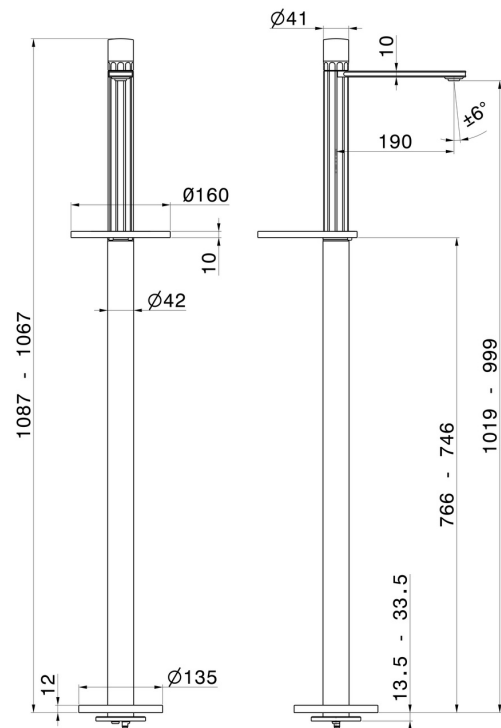

IONIKA SUPREME

72918E.01.014

Single lever basin mixer with floor pillar union - finish Matt White

External part

FEATURES

Material	Brass/Marble
Technology	Energy Saving - Save Water
Installation	Floor concealed part
Hole type	Single hole
Control type	Single lever
Water mixing	Mechanical
Required for installation	<u>27819.00.000</u>

TECHNICAL DRAWING

IONIKA SUPREME

72918E.01.014

Single lever basin mixer with floor pillar union - finish Matt White

AVAILABLE FINISHES

01.014

Matt White

01.093