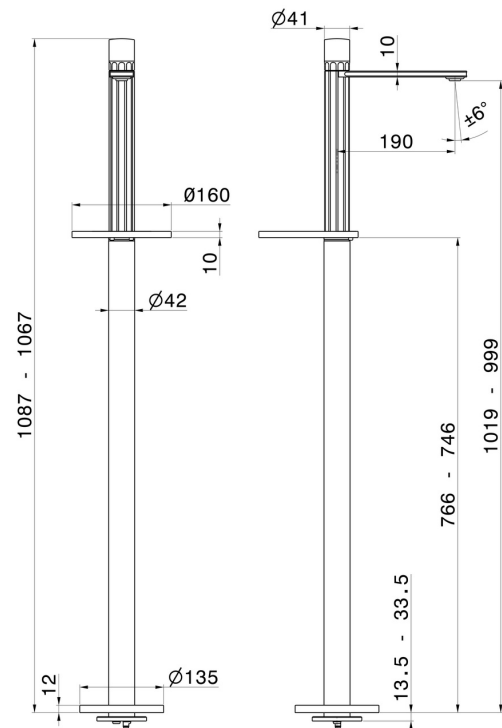

IONIKA SUPREME

72918E.01.093

Single lever basin mixer with floor pillar union - finish Matt Black

External part

Matt Black

FEATURES

Material	Brass/Marble
Technology	Energy Saving - Save Water
Installation	Floor concealed part
Hole type	Single hole
Control type	Single lever
Water mixing	Mechanical
Required for installation	<u>27819.00.000</u>

TECHNICAL DRAWING

IONIKA SUPREME

72918E.01.093

Single lever basin mixer with floor pillar union - finish Matt Black

AVAILABLE FINISHES

01.093

Matt Black

01.014