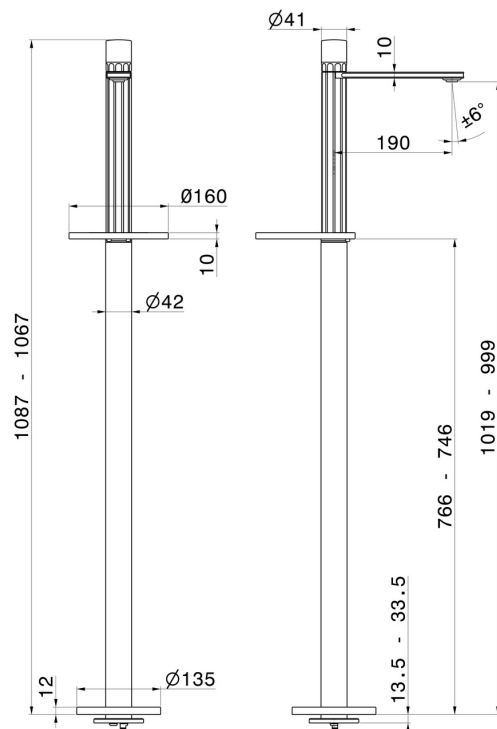

## 72918E.21.018

Single lever basin mixer with floor pillar union - finish Chrome

External part

Chrome

### FEATURES

Material	<b>Brass/Marble</b>
Technology	<b>Energy Saving - Save Water</b>
Installation	<b>Floor concealed part</b>
Hole type	<b>Single hole</b>
Control type	<b>Single lever</b>
Water mixing	<b>Mechanical</b>
Required for installation	<b><u>27819.00.000</u></b>

### TECHNICAL DRAWING