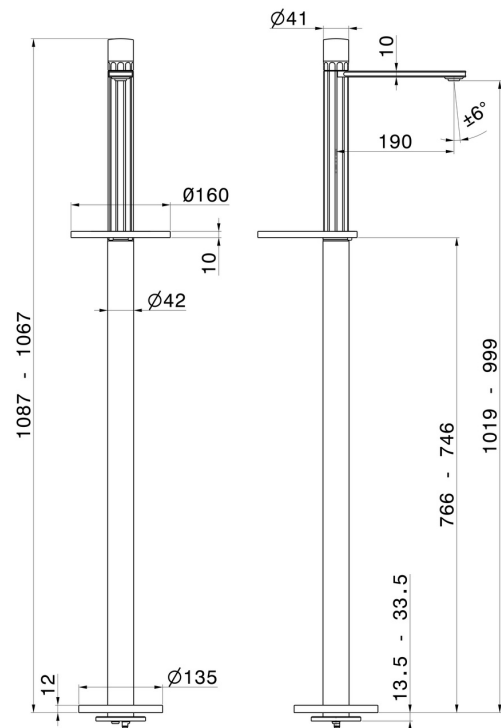

IONIKA SUPREME

72918E.59.064

Single lever basin mixer with floor pillar union - finish PVD
Brushed Gun Metal

External part

PVD Brushed Gun Metal

FEATURES

Material	Brass/Marble
Technology	Energy Saving - Save Water
Installation	Floor concealed part
Hole type	Single hole
Control type	Single lever
Water mixing	Mechanical
Required for installation	<u>27819.00.000</u>

TECHNICAL DRAWING

IONIKA SUPREME

72918E.59.064

Single lever basin mixer with floor pillar union - finish PVD Brushed Gun Metal

AVAILABLE FINISHES

59.064

PVD Brushed Gun Metal

01.014