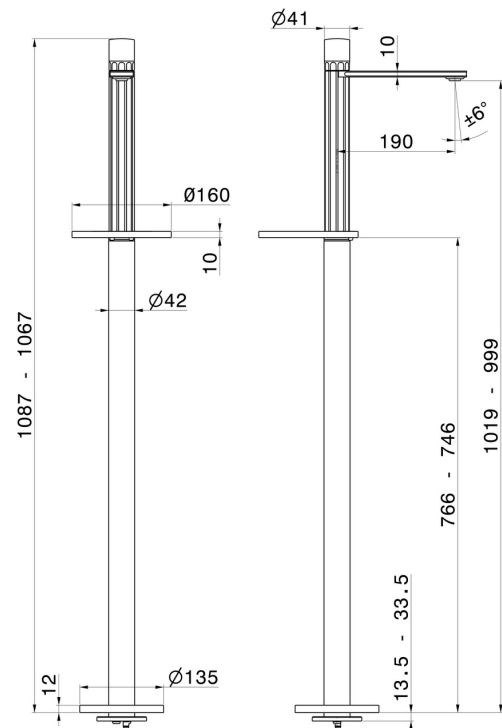

## 72918E.59.066

Single lever basin mixer with floor pillar union - finish PVD  
Brushed steel

External part

### FEATURES

Material	<b>Brass/Marble</b>
Technology	<b>Energy Saving - Save Water</b>
Installation	<b>Floor concealed part</b>
Hole type	<b>Single hole</b>
Control type	<b>Single lever</b>
Water mixing	<b>Mechanical</b>
Required for installation	<b><u>27819.00.000</u></b>

### TECHNICAL DRAWING

**IONIKA SUPREME**

**72918E.59.066**

Single lever basin mixer with floor pillar union - finish PVD Brushed steel

**AVAILABLE FINISHES**

---

**59.066**

PVD Brushed steel