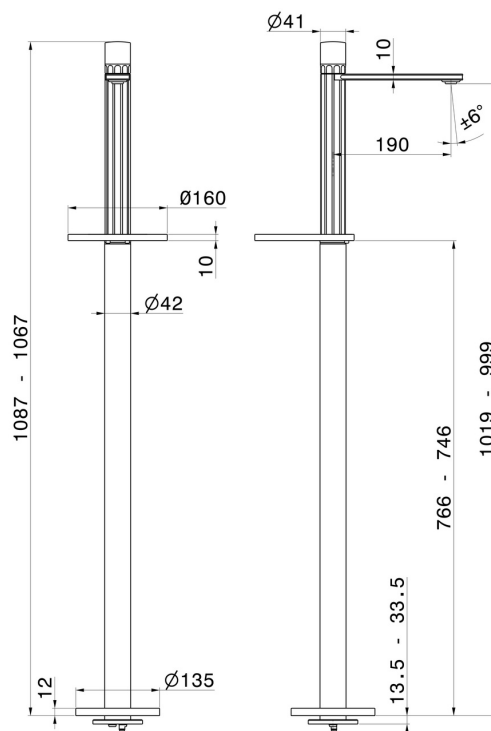

# IONIKA SUPREME

**72918E.59.067**

Single lever basin mixer with floor pillar union - finish PVD Brushed Copper Bronze

External part

PVD Brushed Copper Bronze

## FEATURES

Material	<b>Brass/Marble</b>
Technology	<b>Energy Saving - Save Water</b>
Installation	<b>Floor concealed part</b>
Hole type	<b>Single hole</b>
Control type	<b>Single lever</b>
Water mixing	<b>Mechanical</b>
Required for installation	<b><u>27819.00.000</u></b>

## TECHNICAL DRAWING

 **AR Preview**  
try it in your home

More Details  
on our [website](#)

**IONIKA SUPREME**

**72918E.59.067**

Single lever basin mixer with floor pillar union - finish PVD Brushed Copper Bronze