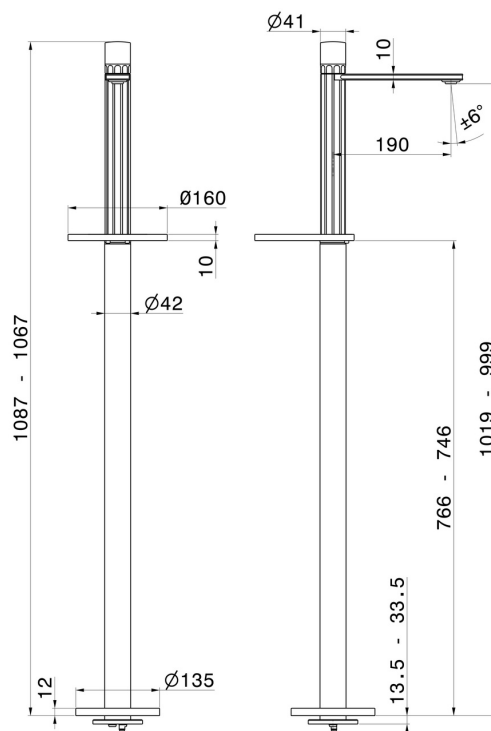

IONIKA SUPREME

72918E.59.098

Single lever basin mixer with floor pillar union - finish PVD
Brushed Pale Gold

External part

PVD Brushed Pale Gold

FEATURES

Material	Brass/Marble
Technology	Energy Saving - Save Water
Installation	Floor concealed part
Hole type	Single hole
Control type	Single lever
Water mixing	Mechanical
Required for installation	<u>27819.00.000</u>

TECHNICAL DRAWING

IONIKA SUPREME

72918E.59.098

Single lever basin mixer with floor pillar union - finish PVD Brushed Pale Gold

AVAILABLE FINISHES

59.098

PVD Brushed Pale Gold

01.014