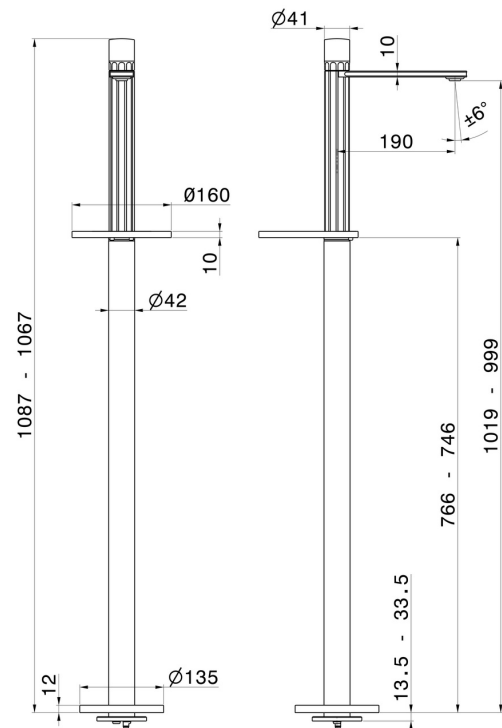

# IONIKA ALLURE

**73018E.01.014**

Single lever basin mixer with floor pillar union - finish Matt White

External part

## TECHNICAL DRAWING

**IONIKA ALLURE**

**73018E.01.014**

Single lever basin mixer with floor pillar union - finish Matt White

**AVAILABLE FINISHES**

---

**01.014**

Matt White