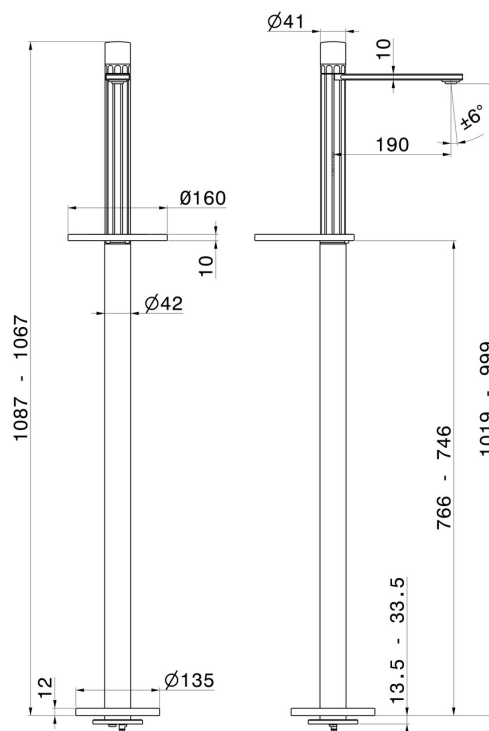

IONIKA ALLURE

73018E.01.093

Single lever basin mixer with floor pillar union - finish Matt Black

External part

FEATURES

Material	Brass/Marble
Technology	Energy Saving - Save Water
Installation	Floor concealed part
Water mixing	Mechanical
Required for installation	<u>27819.00.000</u>

TECHNICAL DRAWING

 **AR Preview**
try it in your home

More Details
on our [website](#)

IONIKA ALLURE

73018E.01.093

Single lever basin mixer with floor pillar union - finish Matt Black

AVAILABLE FINISHES

01.093