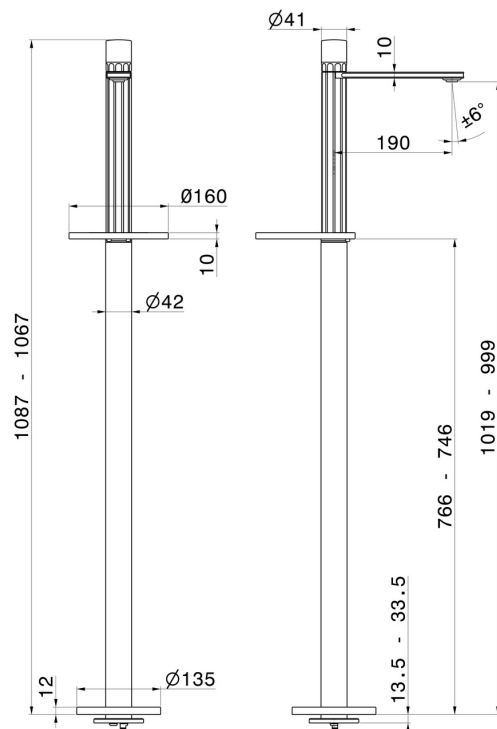

IONIKA ALLURE

73018E.21.018

Single lever basin mixer with floor pillar union - finish Chrome

External part

FEATURES

Material	Brass/Marble
Technology	Energy Saving - Save Water
Installation	Floor concealed part
Water mixing	Mechanical
Required for installation	<u>27819.00.000</u>

TECHNICAL DRAWING

IONIKA ALLURE

73018E.21.018

Single lever basin mixer with floor pillar union - finish Chrome

AVAILABLE FINISHES

21.018

Chrome

01.014