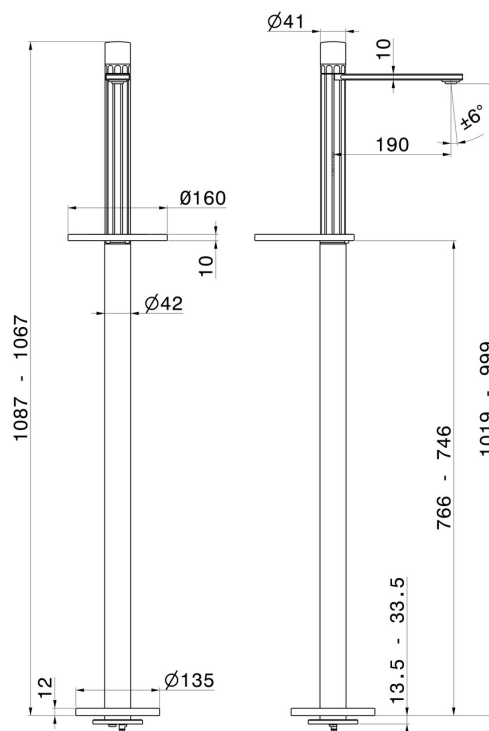

# IONIKA ALLURE

**73018E.59.064**

Single lever basin mixer with floor pillar union - finish PVD  
Brushed Gun Metal

External part

## TECHNICAL DRAWING

**IONIKA ALLURE**

**73018E.59.064**

Single lever basin mixer with floor pillar union - finish PVD Brushed Gun Metal

**AVAILABLE FINISHES**

---

**59.064**

PVD Brushed Gun Metal