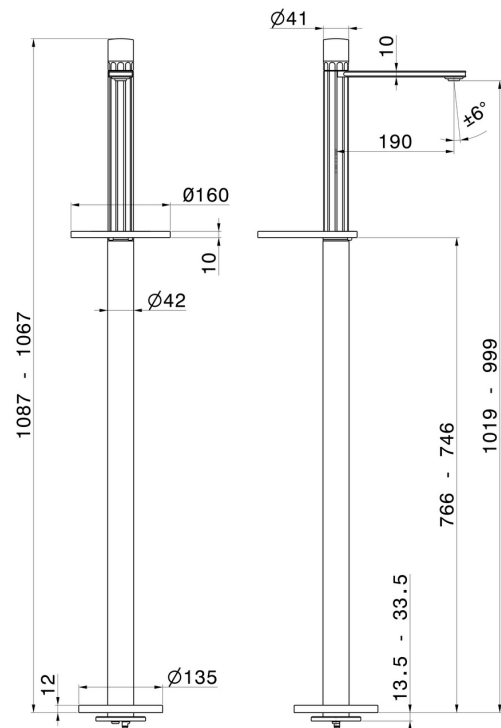

IONIKA ALLURE

73018E.59.066

Single lever basin mixer with floor pillar union - finish PVD
Brushed steel

External part

FEATURES

Material	Brass/Marble
Technology	Energy Saving - Save Water
Installation	Floor concealed part
Water mixing	Mechanical
Required for installation	<u>27819.00.000</u>

TECHNICAL DRAWING

IONIKA ALLURE

73018E.59.066

Single lever basin mixer with floor pillar union - finish PVD Brushed steel

AVAILABLE FINISHES

59.066

PVD Brushed steel

01.014