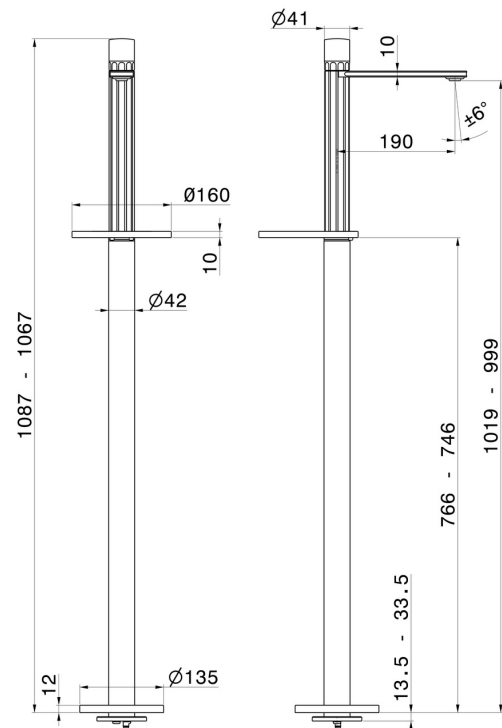

IONIKA ALLURE

73018E.59.067

Single lever basin mixer with floor pillar union - finish PVD Brushed Copper Bronze

External part

PVD Brushed Copper Bronze

FEATURES

Material	Brass/Marble
Technology	Energy Saving - Save Water
Installation	Floor concealed part
Water mixing	Mechanical
Required for installation	<u>27819.00.000</u>

TECHNICAL DRAWING

IONIKA ALLURE

73018E.59.067

Single lever basin mixer with floor pillar union - finish PVD Brushed Copper Bronze

AVAILABLE FINISHES

59.067

PVD Brushed Copper Bronze

01.014