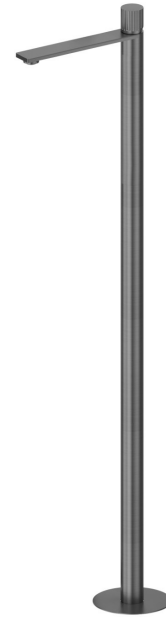

STEEL LINE

74218ex.59.064

Single lever basin mixer with floor pillar union - finish PVD Brushed Gun Metal

External part

PVD Brushed Gun Metal

FEATURES

Material	Stainless Steel
Technology	Save Water
Installation	Floor mounted
Control type	Single lever
Water mixing	Mechanical
Required for installation	<u>27819.00.000</u>

TECHNICAL DRAWING

STEEL LINE

74218ex.59.064

Single lever basin mixer with floor pillar union - finish PVD Brushed Gun Metal

AVAILABLE FINISHES

59.064

PVD Brushed Gun Metal

50.050

finish Stainless Steel

59.067

finish PVD Brushed Copper Bronze

59.098

finish PVD Brushed Pale Gold