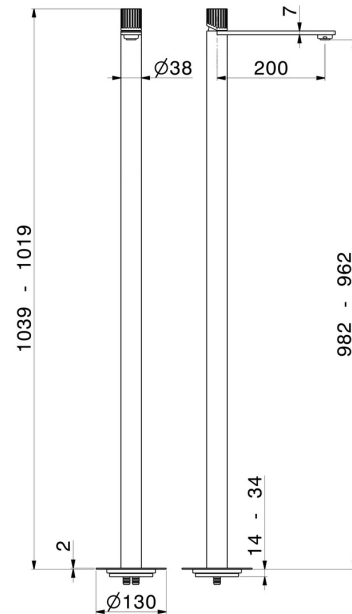

STEEL LINE

74218ex.59.064

Single lever basin mixer with floor pillar union - finish PVD Brushed Gun Metal

External part

PVD Brushed Gun Metal

FEATURES

Material	Stainless Steel
Technology	Save Water
Installation	Floor mounted
Control type	Single lever
Water mixing	Mechanical
Required for installation	<u>27819.00.000</u>

TECHNICAL DRAWING

STEEL LINE

74218ex.59.064

Single lever basin mixer with floor pillar union - finish PVD Brushed Gun Metal

AVAILABLE FINISHES

59.064

PVD Brushed Gun Metal

50.050