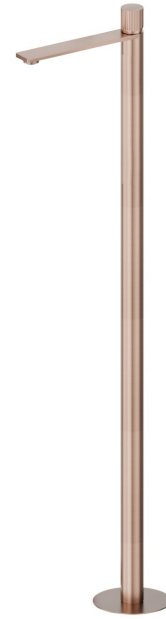

STEEL LINE

74218ex.59.067

Single lever basin mixer with floor pillar union - finish PVD Brushed Copper Bronze

External part

FEATURES

Material	Stainless Steel
Technology	Save Water
Installation	Floor mounted
Control type	Single lever
Water mixing	Mechanical
Required for installation	<u>27819.00.000</u>

TECHNICAL DRAWING

STEEL LINE

74218ex.59.067

Single lever basin mixer with floor pillar union - finish PVD Brushed Copper Bronze

AVAILABLE FINISHES

59.067

PVD Brushed Copper Bronze

50.050

finish Stainless Steel

59.064

finish PVD Brushed Gun Metal

59.098

finish PVD Brushed Pale Gold