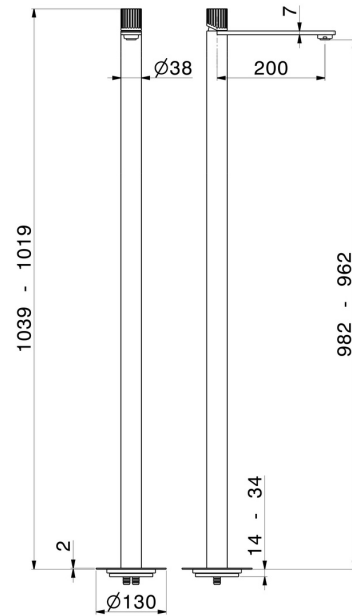

STEEL LINE

74218ex.59.067

Single lever basin mixer with floor pillar union - finish PVD Brushed Copper Bronze

External part

FEATURES

Material	Stainless Steel
Technology	Save Water
Installation	Floor mounted
Control type	Single lever
Water mixing	Mechanical
Required for installation	<u>27819.00.000</u>

TECHNICAL DRAWING

STEEL LINE

74218ex.59.067

Single lever basin mixer with floor pillar union - finish PVD Brushed Copper Bronze

AVAILABLE FINISHES

59.067

PVD Brushed Copper Bronze

50.050