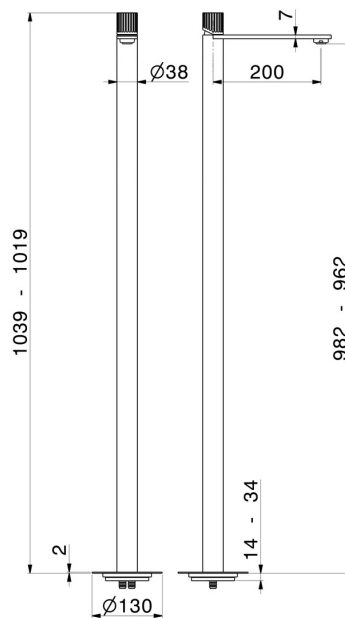

## 74218ex.59.098

Single lever basin mixer with floor pillar union - finish PVD Brushed Pale Gold

External part

PVD Brushed Pale Gold

### FEATURES

Material	<b>Stainless Steel</b>
Technology	<b>Save Water</b>
Installation	<b>Floor mounted</b>
Control type	<b>Single lever</b>
Water mixing	<b>Mechanical</b>
Required for installation	<b><u>27819.00.000</u></b>

### TECHNICAL DRAWING

 **AR Preview**  
try it in your home

**More Details**  
on our [website](#)

**STEEL LINE**

**74218ex.59.098**

Single lever basin mixer with floor pillar union - finish PVD Brushed Pale Gold