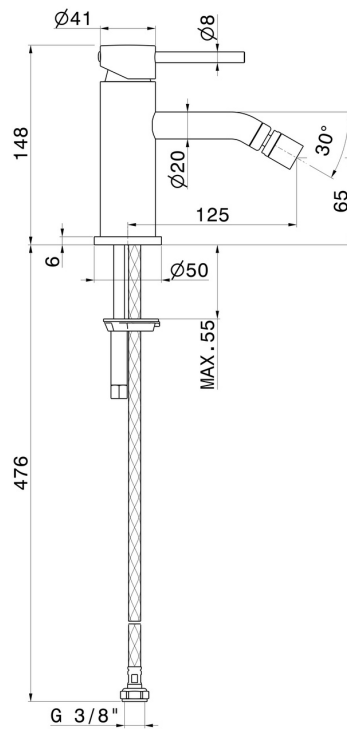

## 4219.01.014

Single lever bidet mixer - finish Matt White

Without pop-up waste set

SAVE WATER

Matt White

### FEATURES

Material	<b>Brass</b>
Technology	<b>Save Water</b>
Installation	<b>Freestanding</b>
Hole type	<b>Single hole</b>
Control type	<b>Single lever</b>
Waste / Drain set	<b>Without waste set</b>
Water mixing	<b>Mechanical</b>

### TECHNICAL DRAWING

**XT**

**4219.01.014**

Single lever bidet mixer - finish Matt White

**AVAILABLE FINISHES**

---

**01.014**

Matt White