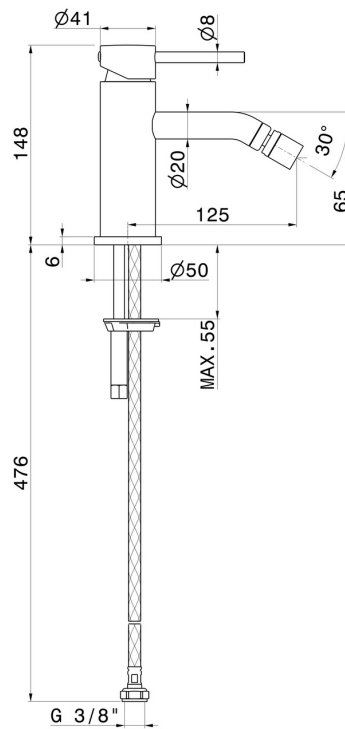

XT

4219.01.093

Single lever bidet mixer - finish Matt Black

Without pop-up waste set

FEATURES

- | | |
|-------------------|--------------------------|
| Material | Brass |
| Technology | Save Water |
| Installation | Freestanding |
| Hole type | Single hole |
| Control type | Single lever |
| Waste / Drain set | Without waste set |
| Water mixing | Mechanical |

TECHNICAL DRAWING

XT

4219.01.093

Single lever bidet mixer - finish Matt Black

AVAILABLE FINISHES

01.093

Matt Black

01.014