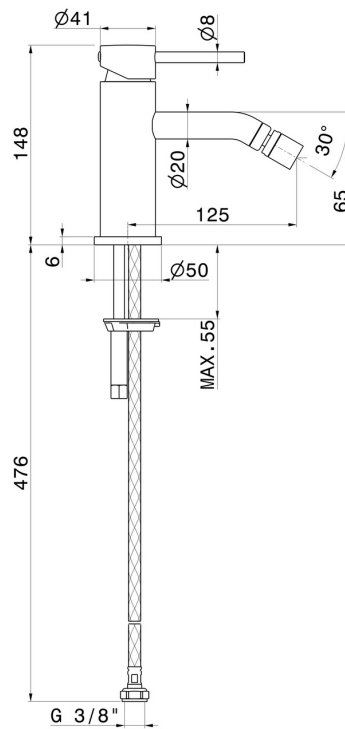

## 4219.21.018

Single lever bidet mixer - finish Chrome

Without pop-up waste set

### FEATURES

- |                   |                          |
|-------------------|--------------------------|
| Material          | <b>Brass</b>             |
| Technology        | <b>Save Water</b>        |
| Installation      | <b>Freestanding</b>      |
| Hole type         | <b>Single hole</b>       |
| Control type      | <b>Single lever</b>      |
| Waste / Drain set | <b>Without waste set</b> |
| Water mixing      | <b>Mechanical</b>        |

### TECHNICAL DRAWING

**XT**

**4219.21.018**

Single lever bidet mixer - finish Chrome

**AVAILABLE FINISHES**

---

**21.018**

Chrome