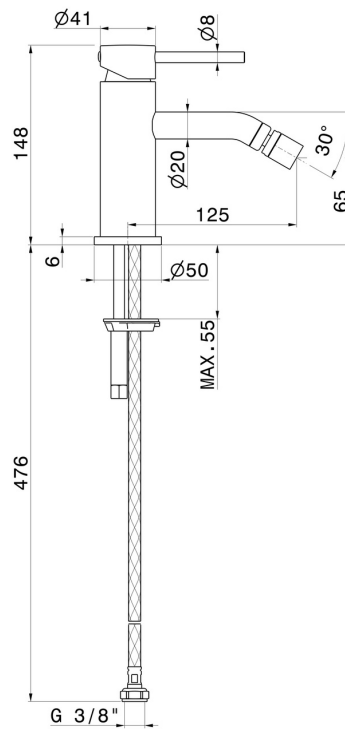

# XT

**4219.47.083**

Single lever bidet mixer - finish Groove Bronze

Without pop-up waste set

Groove Bronze

## FEATURES

- |                   |                          |
|-------------------|--------------------------|
| Material          | <b>Brass</b>             |
| Technology        | <b>Save Water</b>        |
| Installation      | <b>Freestanding</b>      |
| Hole type         | <b>Single hole</b>       |
| Control type      | <b>Single lever</b>      |
| Waste / Drain set | <b>Without waste set</b> |
| Water mixing      | <b>Mechanical</b>        |

## TECHNICAL DRAWING

**XT**

**4219.47.083**

Single lever bidet mixer - finish Groove Bronze

**AVAILABLE FINISHES**

---

**47.083**

Groove Bronze