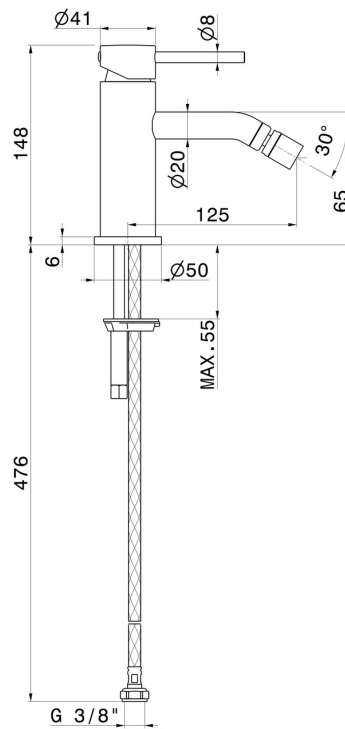

XT

4219.58.061

Single lever bidet mixer - finish PVD Copper Bronze

Without pop-up waste set

PVD Copper Bronze

FEATURES

- | | |
|-------------------|--------------------------|
| Material | Brass |
| Technology | Save Water |
| Installation | Freestanding |
| Hole type | Single hole |
| Control type | Single lever |
| Waste / Drain set | Without waste set |
| Water mixing | Mechanical |

TECHNICAL DRAWING

AR Preview
try it in your home

More Details
on our [website](#)

XT

4219.58.061

Single lever bidet mixer - finish PVD Copper Bronze

AVAILABLE FINISHES

58.061