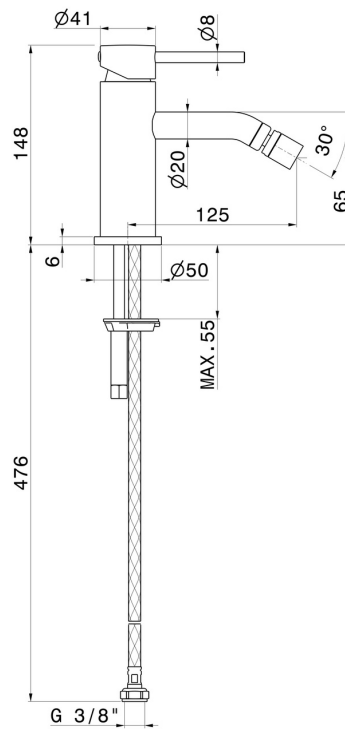

# XT

**4219.58.063**

Single lever bidet mixer - finish PVD Gun Metal

Without pop-up waste set

PVD Gun Metal

## FEATURES

- |                   |                          |
|-------------------|--------------------------|
| Material          | <b>Brass</b>             |
| Technology        | <b>Save Water</b>        |
| Installation      | <b>Freestanding</b>      |
| Hole type         | <b>Single hole</b>       |
| Control type      | <b>Single lever</b>      |
| Waste / Drain set | <b>Without waste set</b> |
| Water mixing      | <b>Mechanical</b>        |

## TECHNICAL DRAWING

**XT**

**4219.58.063**

Single lever bidet mixer - finish PVD Gun Metal

**AVAILABLE FINISHES**

---

**58.063**

PVD Gun Metal