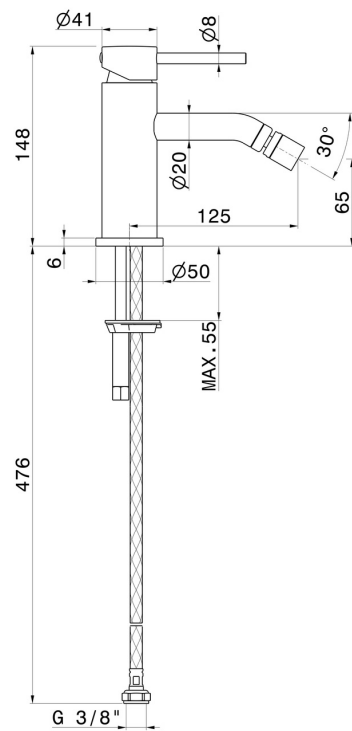

# XT

**4219.59.064**

Single lever bidet mixer - finish PVD Brushed Gun Metal

Without pop-up waste set

PVD Brushed Gun Metal

## FEATURES

- |                   |                          |
|-------------------|--------------------------|
| Material          | <b>Brass</b>             |
| Technology        | <b>Save Water</b>        |
| Installation      | <b>Freestanding</b>      |
| Hole type         | <b>Single hole</b>       |
| Control type      | <b>Single lever</b>      |
| Waste / Drain set | <b>Without waste set</b> |
| Water mixing      | <b>Mechanical</b>        |

## TECHNICAL DRAWING

**XT**

**4219.59.064**

Single lever bidet mixer - finish PVD Brushed Gun Metal

**AVAILABLE FINISHES**

---

**59.064**

PVD Brushed Gun Metal