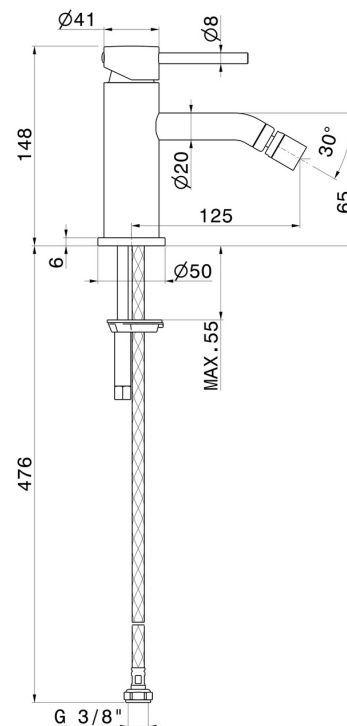

XT

4219.59.067

Single lever bidet mixer - finish PVD Brushed Copper Bronze

Without pop-up waste set

PVD Brushed Copper Bronze

FEATURES

Material	Brass
Technology	Save Water
Installation	Freestanding
Hole type	Single hole
Control type	Single lever
Waste / Drain set	Without waste set
Water mixing	Mechanical

TECHNICAL DRAWING

XT

4219.59.067

Single lever bidet mixer - finish PVD Brushed Copper Bronze

AVAILABLE FINISHES

59.067

PVD Brushed Copper Bronze

01.014