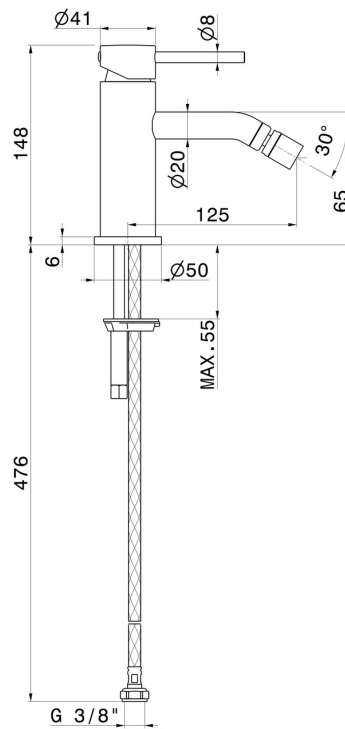

# XT

**4219.59.097**

Single lever bidet mixer - finish PVD Brushed Gold

Without pop-up waste set

PVD Brushed Gold

## FEATURES

- |                   |                          |
|-------------------|--------------------------|
| Material          | <b>Brass</b>             |
| Technology        | <b>Save Water</b>        |
| Installation      | <b>Freestanding</b>      |
| Hole type         | <b>Single hole</b>       |
| Control type      | <b>Single lever</b>      |
| Waste / Drain set | <b>Without waste set</b> |
| Water mixing      | <b>Mechanical</b>        |

## TECHNICAL DRAWING

**XT**

**4219.59.097**

Single lever bidet mixer - finish PVD Brushed Gold