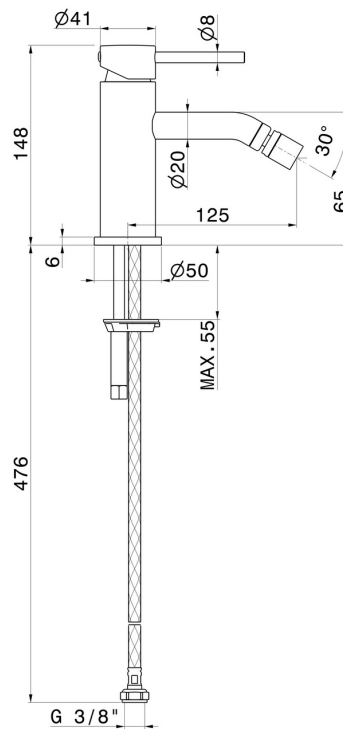

XT

4219.59.098

Single lever bidet mixer - finish PVD Brushed Pale Gold

Without pop-up waste set

PVD Brushed Pale Gold

FEATURES

Material
Technology
Installation
Hole type
Control type
Waste / Drain set
Water mixing

Brass
Save Water
Freestanding
Single hole
Single lever
Without waste set
Mechanical

TECHNICAL DRAWING

XT

4219.59.098

Single lever bidet mixer - finish PVD Brushed Pale Gold

AVAILABLE FINISHES

59.098

PVD Brushed Pale Gold